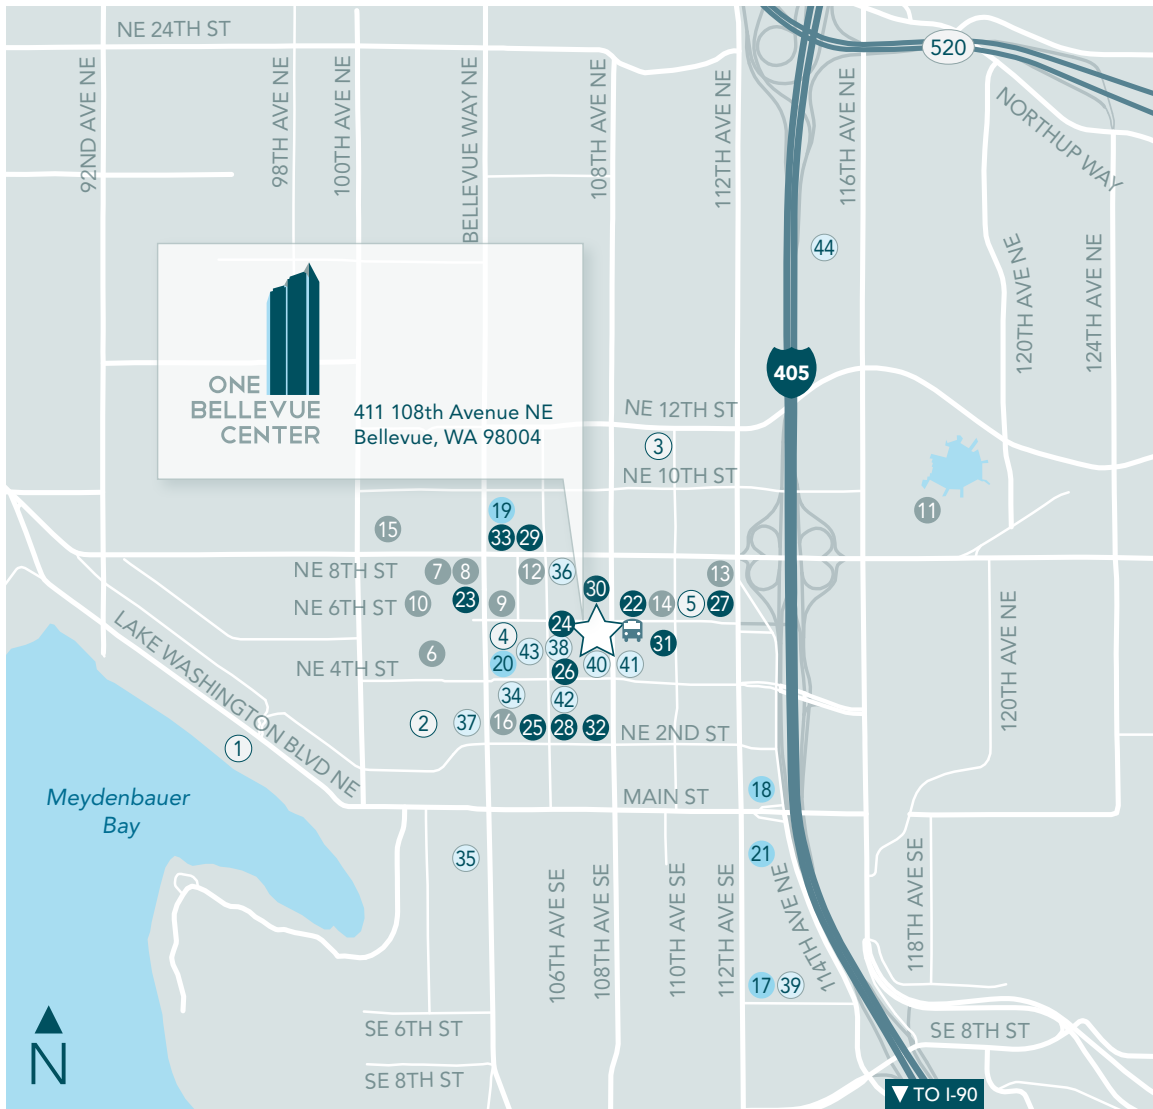

**ONE  
BELLEVUE  
CENTER**

**POINTS OF INTEREST**

- ① Meydenbauer Park
- ② Bellevue Downtown Park
- ③ Bellevue Library
- ④ Bellevue Arts Museum
- ⑤ Meydenbauer Convention Center

**SHOPPING**

- ⑥ Bellevue Square
- ⑦ Nordstrom
- ⑧ Crate and Barrel
- ⑨ Lincoln Square
- ⑩ Sephora
- ⑪ Whole Foods Market
- ⑫ Barnes and Noble
- ⑬ Neiman Marcus
- ⑭ The Shops at The Bravern
- ⑮ QFC
- ⑯ Safeway

**LODGING**

- ⑰ Hotel Bellevue
- ⑱ Sheraton Bellevue
- ⑲ Hyatt Regency
- ⑳ Westin Bellevue
- ㉑ Hilton Bellevue

**RESTAURANTS & COFFEE SHOPS**

- ㉒ Wild Ginger
- ㉓ Z'Tejas Inc.
- ㉔ Tap House Grill
- ㉕ Sushi Maru
- ㉖ Purple Cafe and Wine Bar
- ㉗ John Howie Steak
- ㉘ Bamboo Garden
- ㉙ Tully's Coffee
- ㉚ Starbucks
- ㉛ El Gaucho
- ㉜ Seastar
- ㉝ Daniel's Broiler

**TRANSIT**

- ㊺ Bellevue Transit Station (future light rail)